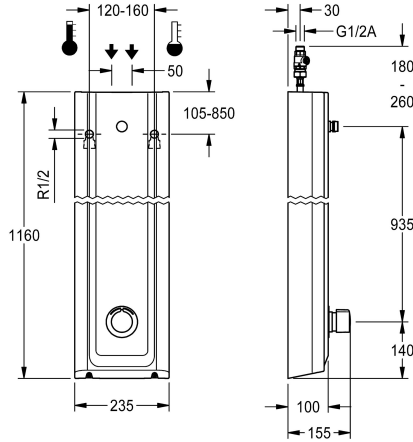

KWC F5S-Mix Shower panel made of MIRANIT

Modell-Linie: F5S | F5SM2024
Showers | Self closing showers

KWC-No.

2030056549

2030056584

with automatic shower pipe draining

shower pipe draining

no

yes

F5S Mix shower panel made of mineral material for wall mounting with DN 15 self-closing single control mixer and connecting nozzles for the shower head. FRAMIC self-closing mixing cartridge, hydraulically controlled, low maintenance and stagnation free, with ceramic disc technology, self-closing, flow pressure independent due to the medium-independent design. Stepless adjustment of flow duration. With adjustable, turn-proof temperature stop. For connection to hot water and cold water. All-metal construction, visible parts high-polished or chrome-plated. Connecting nozzles for the required additional DN 15 KWC shower head with pre-fitted

flow regulator 9.0 l/min. Housing with raised function surface made of MIRANIT resin-bonded mineral material with pore-free smooth surface (temperature-resistant up to 80 °C), Alpine white colour. Connecting hoses with lockable water volume control with backflow preventer and strainer.

Dimensions of housing 235 x 1160 x 100 mm (W x H x D)

Shower head to be ordered separately.

Technical Data

additional connections

no

with backflow preventer

yes

circulation

no

compatible A3000 open

no

connection with pay water disp

not possible

with filter

yes

adjustable flow time

yes

functional principle

hydraulic self-closing

for hand shower

no

hygiene flushing

no

diameter nominal

DN 15

inlet size

G 1/2 A

Locking mechanism

Top section, ceramic

material casing

mineral material

material code casing

Miranit

material fitting

brass-look

maximum flow time

35 Seconds

minimum flow pressure

1.5 bar

minimum flow time

5 Seconds

type of mixing

yes

overall depth

100 mm