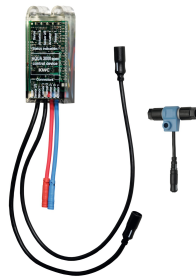

KWC F5E Therm Stainless steel shower panel with hand shower fitting

Modell-Linie: F5E | F5ET2021
Showers | Electronic self closing shower

KWC-No.

2030056562

F5E Therm shower panel made of stainless steel for wall mounting with thermostatic mixer and a hand shower fitting. Electrically controlled, for connection to hot water and cold water. Shower valve with integrated solenoid valve cartridge, thermostat and mechanism for optional bypass solenoid valve cartridge to perform program-controlled thermal disinfection. Thermostat with metal handle, an adjustable and turn-proof temperature stop and an option for manual thermal disinfection. All-metal construction, visible parts high-polished or chrome-plated. Pre-fitted chrome-plated brass shower pole with height-adjustable hand shower holder and chrome-plated plastic hand shower, shower head with rain jet, diameter 110 mm, shower hose 900 mm. Housing made of stainless steel with raised function surface and plastic cover caps. Button sensor including control electronics with start/stop function

2030036654
ACEX9005

2-button remote control for fittings F3 and F5

2030036849
ACEX9004

Housing extension for F5 shower panels made of stainless steel

2030057066
ACXX2011

Housing extension for F5 shower panels made of stainless steel

2030057070
ACXX2015

Shower gel dish for F5 shower panels made of stainless steel

2030057077
ACXX2021

Electronic module EM5 for F5 shower taps

2030041918
ACET2001

Connection set for shower panel

2000104916
ZSHOW0006