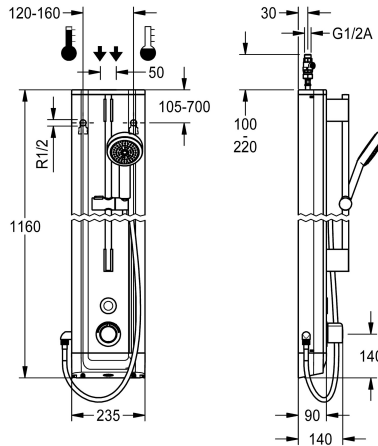

KWC F5E Therm Stainless steel shower panel with hand shower fitting

Modell-Linie: F5E | F5ET2021
Showers | Electronic self closing shower

KWC-No.

2030056562

F5E Therm shower panel made of stainless steel for wall mounting with thermostatic mixer and a hand shower fitting. Electrically controlled, for connection to hot water and cold water. Shower valve with integrated solenoid valve cartridge, thermostat and mechanism for optional bypass solenoid valve cartridge to perform program-controlled thermal disinfection. Thermostat with metal handle, an adjustable and turn-proof temperature stop and an option for manual thermal disinfection. All-metal construction, visible parts high-polished or chrome-plated. Pre-fitted chrome-plated brass shower pole with height-adjustable hand shower holder and chrome-plated plastic hand shower, shower head with rain jet, diameter 110 mm, shower hose 900 mm. Housing made of stainless steel with raised function surface and plastic cover caps. Button sensor including control electronics with start/stop function