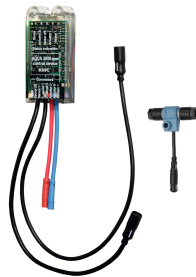

Elektronikmodul EM5 med ID 07040

2030041918
ACET2001