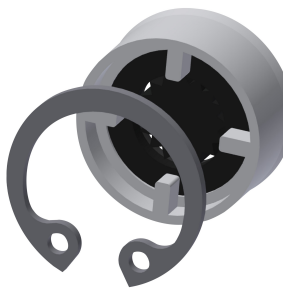

yes

F5S Mix shower panel made of stainless steel for wall mounting with DN 15 self-closing single control mixer and connecting nozzles for the shower head. FRAMIC self-closing mixing cartridge, hydraulically controlled, low maintenance and stagnation free, with ceramic disc technology, self-closing, flow pressure independent due to the medium-independent design. Stepless adjustment of flow duration. With adjustable, turn-proof temperature stop. For connection to hot water and cold water. All-metal construction, visible parts high-polished or chrome-plated. Connecting nozzles for

Modell-Linie: F5S | F5SM2014
Showers | Self closing showers

Plug chromed

2030053006
ASSX9004

Handle push cap

2030050753
ASSM9004

Temperature stop

2030046189
ASSM9002

Safety ring

2030048357
ASSX9003

Rosette

2030045510
ASXM2003

FRAMIC self-closing mixing cartridge

2030046185
ASSM9001

Flow controller 9.0 l/min

2000104782
ESHHE0001

Stainless steel care set