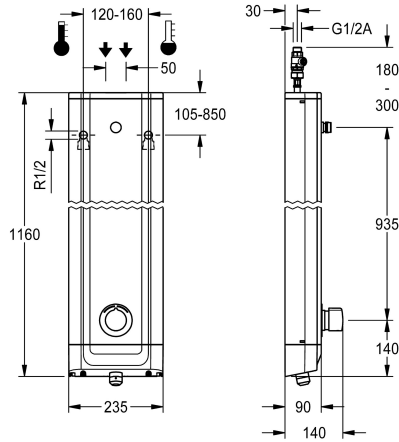

KWC F5S Mix stainless steel shower panel

Modell-Linie: F5S | F5SM2014
Showers | Self closing showers

KWC-No.

2030054248

2030056581

with automatic shower pipe draining

shower pipe draining

no

yes

F5S Mix shower panel made of stainless steel for wall mounting with DN 15 self-closing single control mixer and connecting nozzles for the shower head. FRAMIC self-closing mixing cartridge, hydraulically controlled, low maintenance and stagnation free, with ceramic disc technology, self-closing, flow pressure independent due to the medium-independent design. Stepless adjustment of flow duration. With adjustable, turn-proof temperature stop. For connection to hot water and cold water. All-metal construction, visible parts high-polished or chrome-plated. Connecting nozzles for

the required additional DN 15 KWC shower head with pre-fitted flow regulator 9.0 l/min. Housing made of stainless steel with raised function surface and plastic cover caps. Connecting hoses with lockable water volume control with backflow preventer and strainer. Version with automatic shower pipe draining.

Dimensions of housing 235 x 1160 x 90 mm (W x H x D)

Shower head to be ordered separately.

Technical Data

additional connections

no

with backflow preventer

yes

circulation

no

compatible A3000 open

no

connection with pay water disp

not possible

with filter

yes

adjustable flow time

yes

functional principle

hydraulic self-closing

for hand shower

no

hygiene flushing

no

diameter nominal

DN 15

inlet size

G 1/2 A

Locking mechanism

Top section, ceramic

material casing

stainless steel

material code casing

1.4301 Chrome Nickel steel V2A

material fitting

brass-look

maximum flow time

35 Seconds

minimum flow pressure

1.5 bar

minimum flow time

5 Seconds

type of mixing

yes

overall depth

90 mm