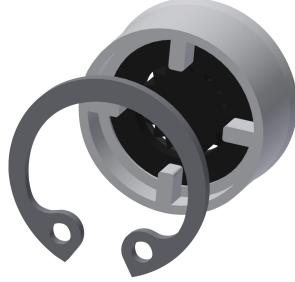

yes

F5S Mix shower panel made of stainless steel for wall mounting with DN 15 self-closing single control mixer and connecting nozzles for the shower head. FRAMIC self-closing mixing cartridge, hydraulically controlled, low maintenance and stagnation free, with ceramic disc technology, self-closing, flow pressure independent due to the medium-independent design. Stepless adjustment of flow duration. With adjustable, turn-proof temperature stop. For connection to hot water and cold water. All-metal construction, visible parts high-polished or chrome-plated. Connecting nozzles for

1.4301 Chrome Nickel steel V2A

material fitting

brass-look

maximum flow time

35 Seconds

minimum flow pressure

1.5 bar

minimum flow time

5 Seconds

type of mixing

yes

overall depth

90 mm

KWC

F5S Mix stainless steel shower panel

Modell-Linie: F5S | F5SM2014
Showers | Self closing showers

2030054793
SHMU0011

Optional Accessories

KWC

F5S Mix stainless steel shower panel

Modell-Linie: F5S | F5SM2014
Showers | Self closing showers

Flow controller 6.0 l/min

2030027586
ESHHE0004

Flow controller 12.0 l/min