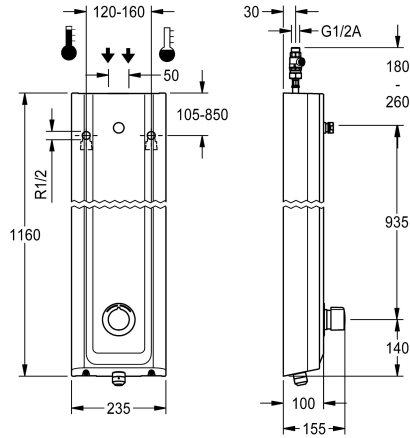

KWC F5S-Mix Shower panel made of MIRANIT

Modell-Linie: F5S | F5SM2015
Showers | Self closing showers

KWC-No.

2030056549

2030056584

with automatic shower pipe draining

shower pipe draining

no

yes

F5S Mix shower panel made of mineral material for wall mounting with DN 15 self-closing single control mixer and connecting nozzles for the shower head. FRAMIC self-closing mixing cartridge, hydraulically controlled, low maintenance and stagnation free, with ceramic disc technology, self-closing, flow pressure independent due to the medium-independent design. Stepless adjustment of flow duration. With adjustable, turn-proof temperature stop. For connection to hot water and cold water. All-metal construction, visible parts high-polished or chrome-plated. Connecting nozzles for the required additional DN 15 KWC shower head with pre-fitted

flow regulator 9.0 l/min. Housing with raised function surface made of MIRANIT resin-bonded mineral material with pore-free smooth surface (temperature-resistant up to 80 °C), Alpine white colour. Connecting hoses with lockable water volume control with backflow preventer and strainer. Version with automatic shower pipe draining.

Dimensions of housing 235 x 1160 x 100 mm (W x H x D)

Shower head to be ordered separately.

Technical Data

additional connections

no

with backflow preventer

yes

circulation

no

compatible A3000 open

no

connection with pay water disp

not possible

with filter

yes

adjustable flow time

yes

functional principle

hydraulic self-closing

for hand shower

no

hygiene flushing

no

diameter nominal

DN 15

inlet size

G 1/2 A

Locking mechanism

Top section, ceramic

material casing

mineral material

material code casing

Miranit

material fitting

brass-look

maximum flow time

35 Seconds

minimum flow pressure

1.5 bar

minimum flow time

5 Seconds

type of mixing

yes

overall depth

100 mm