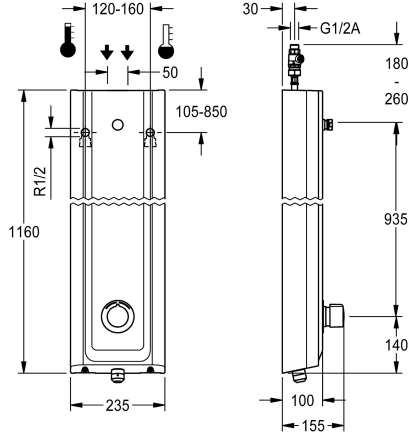

KWC F5S-Mix Shower panel made of MIRANIT

Modell-Linie: F5S | F5SM2015
Showers | Self closing showers

KWC-No.

2030056549

2030056584

with automatic shower pipe draining

shower pipe draining

no

yes

F5S Mix shower panel made of mineral material for wall mounting with DN 15 self-closing single control mixer and connecting nozzles for the shower head. FRAMIC self-closing mixing cartridge, hydraulically controlled, low maintenance and stagnation free, with ceramic disc technology, self-closing, flow pressure independent due to the medium-independent design. Stepless adjustment of flow duration. With adjustable, turn-proof temperature stop. For connection to hot water and cold water. All-metal construction, visible parts high-polished or chrome-plated. Connecting nozzles for the required additional DN 15 KWC shower head with pre-fitted

flow regulator 9.0 l/min. Housing with raised function surface made of MIRANIT resin-bonded mineral material with pore-free smooth surface (temperature-resistant up to 80 °C), Alpine white colour. Connecting hoses with lockable water volume control with backflow preventer and strainer. Version with automatic shower pipe draining.

Dimensions of housing 235 x 1160 x 100 mm (W x H x D)

Shower head to be ordered separately.

Technical Data

additional connections

no

with backflow preventer

yes

circulation

no

compatible A3000 open

no

connection with pay water disp

not possible

with filter

yes

adjustable flow time

yes

functional principle

hydraulic self-closing

for hand shower

no

hygiene flushing

no

diameter nominal

DN 15

inlet size

G 1/2 A

Locking mechanism

Top section, ceramic

material casing

mineral material

material code casing

Miranit

material fitting

brass-look

maximum flow time

35 Seconds

minimum flow pressure

1.5 bar

minimum flow time

5 Seconds

type of mixing

yes

overall depth

100 mm