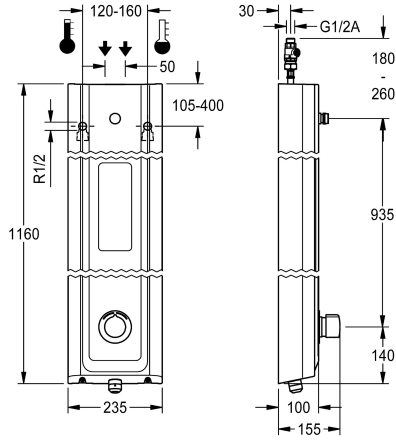

KWC F5S-Mix

Shower panel made of MIRANIT with shower gel shelf

Modell-Linie: F5S | F5SM2016
Showers | Self closing showers

KWC-No.

2030056552

2030056588

with automatic shower pipe draining

shower pipe draining

no

yes

F5S Mix shower panel made of mineral material for wall mounting with DN 15 self-closing single control mixer and connecting nozzles for the shower head. FRAMIC self-closing mixing cartridge, hydraulically controlled, low maintenance and stagnation free, with ceramic disc technology, self-closing, flow pressure independent due to the medium-independent design. Stepless adjustment of flow duration. With adjustable, turn-proof temperature stop. For connection to hot water and cold water. All-metal construction, visible parts high-polished or chrome-plated. Connecting nozzles for the required additional DN 15 KWC shower head with pre-fitted

flow regulator 9.0 l/min. Housing with raised function surface and seamless moulded shower gel shelf made of MIRANIT resin-bonded mineral material with pore-free smooth surface (temperature-resistant up to 80 °C), Alpine white colour. Connecting hoses with lockable water volume control with backflow preventer and strainer. Version with automatic shower pipe draining.

Dimensions of housing 235 x 1160 x 100 mm (W x H x D)

Shower head to be ordered separately.

Technical Data

additional connections

no

with backflow preventer

yes

circulation

no

compatible A3000 open

no

connection with pay water disp

not possible

with filter

yes

adjustable flow time

yes

functional principle

hydraulic self-closing

for hand shower

no

hygiene flushing

no

diameter nominal

DN 15

inlet size

G 1/2 A

Locking mechanism

Top section, ceramic

material casing

mineral material

material code casing

Miranit

material fitting

brass-look

maximum flow time

35 Seconds

minimum flow pressure

1.5 bar

minimum flow time

5 Seconds

type of mixing

yes

overall depth

100 mm