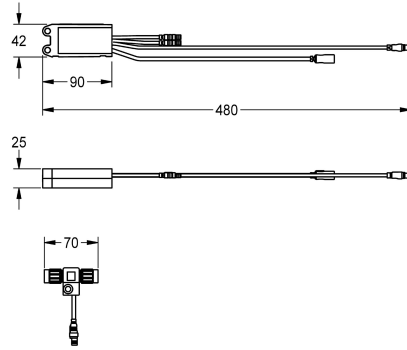

KWC AQUA3000OPEN Electronic module for F5 urinal flush valve

Modell-Linie: AQUA3000OPEN | ACEF3001
Water management systems | Complementary parts water management

KWC-No.

2030056786

Electronic module EM5 with ID 090.10 for F5EF3002

Electronic module EM5 with ID 090.10 and electronic T-distribution.
For connection in water management system AQUA 3000 open, 24

V DC.

Technical Data

quantity

1

quantity uom

piece

Mandatory Accessories

KWC AQUA3000OPEN Electronic module for F5 urinal flush valve

Modell-Linie: AQUA3000OPEN | ACEF3001
Water management systems | Complementary parts water management

System cable

2000104272
ZAQUA011

System cable