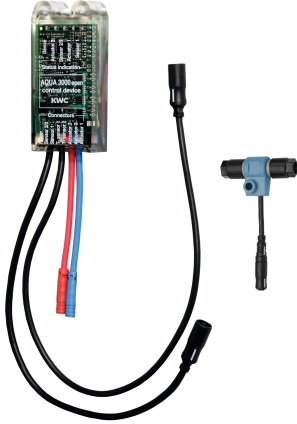

KWC AQUA3000OPEN Electronic module for F5 urinal flush valve

Modell-Linie: AQUA3000OPEN | ACEF3001
Water management systems | Complementary parts water management

KWC-No.

2030056786

Electronic module EM5 with ID 090.10 for F5EF3002

Electronic module EM5 with ID 090.10 and electronic T-distribution.
For connection in water management system AQUA 3000 open, 24

V DC.

Technical Data

quantity

1

quantity uom

piece

Mandatory Accessories

ECC2 function controller

2000108123
ZA3OP0011

ECC2 function controller

2030016282
ZA3OP0022

System cable

2000100801
ZAQUA077

System cable

2000100852
ZAQUA078

KWC AQUA3000OPEN Electronic module for F5 urinal flush valve

Modell-Linie: AQUA3000OPEN | ACEF3001
Water management systems | Complementary parts water management

System cable

2000104272
ZAQUA011

System cable