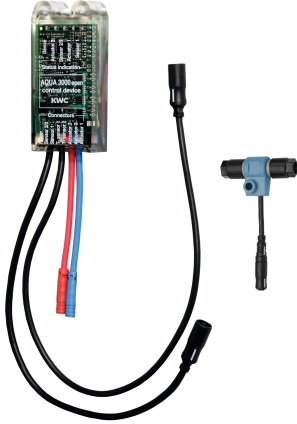

## KWC AQUA3000OPEN Electronic module for F5 urinal flush valve

Modell-Linie: AQUA3000OPEN | ACEF3001  
Water management systems | Complementary parts water management

### KWC-No.

**2030056786**

Electronic module EM5 with ID 090.10 for F5EF3002

Electronic module EM5 with ID 090.10 and electronic T-distribution.  
For connection in water management system AQUA 3000 open, 24

### Mandatory Accessories

**ECC2 function controller**

**2000108123**  
ZA3OP0011

**ECC2 function controller**

**2030016282**  
ZA3OP0022

**System cable**

**2000100801**  
ZAQUA077

**System cable**