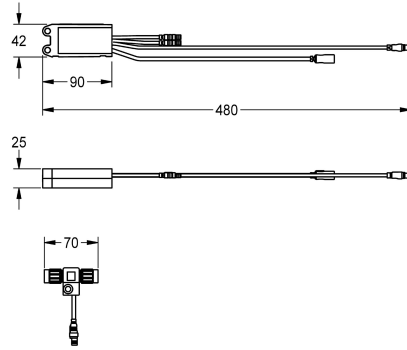

## KWC AQUA3000OPEN Electronic module for F5 urinal flush valve

Modell-Linie: AQUA3000OPEN | ACEF3001  
Water management systems | Complementary parts water management

### KWC-No.

**2030056786**

Electronic module EM5 with ID 090.10 for F5EF3002

Electronic module EM5 with ID 090.10 and electronic T-distribution.  
For connection in water management system AQUA 3000 open, 24