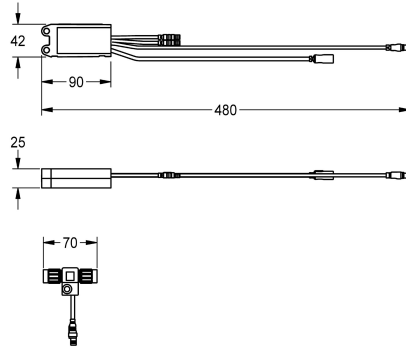

## KWC AQUA3000OPEN Electronic module for F5 urinal flush valve

Modell-Linie: AQUA3000OPEN | ACEF3001  
Water management systems | Complementary parts water management

### KWC-No.

**2030056786**

Electronic module EM5 with ID 09010 for F5EF3002

Electronic module EM5 with ID 09010 and electronic T-distribution.  
For connection in water management system AQUA 3000 open, 24