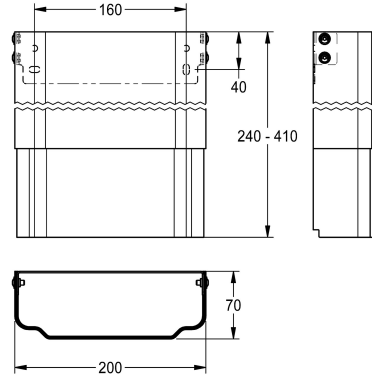

KWC

Housing extension for F5 shower panels made of stainless steel

Modell-Linie: SHOWER-ACCESSORY | ACXX2013

Duschar | Kompletterande delar duschar

KWC-No.

2030057066

Housing dimensions approx. 200 x 110–170 mm (W x H)

2030057067

Housing dimensions approx. 200 x 160–250 mm (W x H)

2030057068

Housing dimensions approx. 200 x 240–410 mm (W x H)

2030057069

Housing dimensions approx. 200 x 400–660 mm (W x H)

2030057070

Housing dimensions approx. 200 x 650–960 mm (W x H)

Husförlängning av rostfritt stål, höjjusterbar för F5-duschpaneler av rostfritt stål, för beklädnad av ytmonterade rörinstallationer, komplett med monteringsmaterial.

Husmått ca 200 x 240 till 410 mm (B x H)