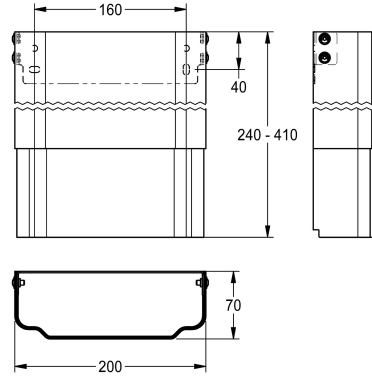

KWC

Housing extension for F5 shower panels made of MIRANIT

Modell-Linie: SHOWER-ACCESSORY | ACXX2018

Duschar | Kompletterande delar duschar

KWC-No.

2030057071

Housing dimensions approx. 200 x 110–170 mm (W x H)

2030057072

Housing dimensions approx. 200 x 160–250 mm (W x H)

2030057073

Housing dimensions approx. 200 x 240–410 mm (W x H)

2030057075

Housing dimensions approx. 200 x 400–660 mm (W x H)

2030057076

Housing dimensions approx. 200 x 650–960 mm (W x H)

Husmått ca 200 x 240 till 410 mm (B x H)