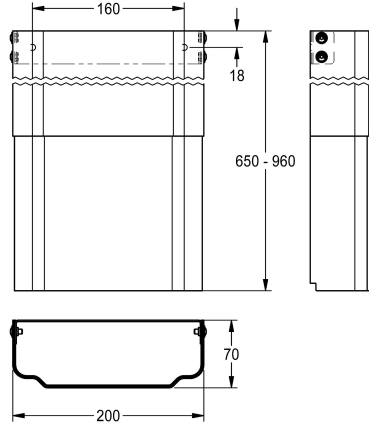

KWC

Housing extension for F5 shower panels made of MIRANIT

Modell-Linie: F5 | ACXX2020

Duschar | Kompletterande delar duschar

KWC-No.

2030057071

Housing dimensions approx. 200 x 110-170 mm (W x H)

2030057072

Housing dimensions approx. 200 x 160-250 mm (W x H)

2030057073

Housing dimensions approx. 200 x 240-410 mm (W x H)

2030057075

Housing dimensions approx. 200 x 400-660 mm (W x H)

2030057076

Housing dimensions approx. 200 x 650-960 mm (W x H)

Husmått ca 200 x 650 till 960 mm (B x H)