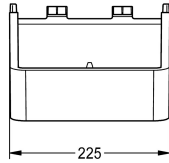

KWC

Shower gel dish for F5 shower panels made of stainless steel

Modell-Linie: SHOWER-ACCESSORY | ACXX2021

Showers | Complementary parts showers

KWC-No.

2030057077

Shower gel dish for push-in installation on F5 shower panels made of stainless steel

Shower gel dish made of plastic, for push-in installation on F5 shower panels made of stainless steel.

Dimensions 225 x 153 x 89 mm (W x H x D)

Technical Data

quantity
quantity uom

1
piece