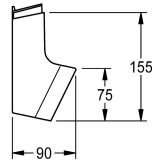

KWC

Shower gel dish for F5 shower panels made of stainless steel

Modell-Linie: SHOWER-ACCESSORY | ACXX2021

Showers | Complementary parts showers

KWC-No.

2030057077

Shower gel dish for push-in installation on F5 shower panels made of stainless steel

Shower gel dish made of plastic, for push-in installation on F5 shower panels made of stainless steel.

Dimensions 225 x 153 x 89 mm (W x H x D)

Technical Data

quantity
quantity uom

1
piece