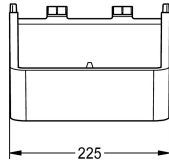

KWC

Shower gel dish for F5 shower panels made of stainless steel

Modell-Linie: SHOWER-ACCESSORY | ACXX2021

Showers | Complementary parts showers

KWC-No.

2030057077

Shower gel dish for push-in installation on F5 shower panels made of stainless steel

Shower gel dish made of plastic, for push-in installation on F5 shower panels made of stainless steel.

Dimensions 225 x 153 x 89 mm (W x H x D)

Technical Data

quantity
quantity uom

1
piece