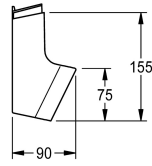

KWC

Shower gel dish for F5 shower panels made of stainless steel

Modell-Linie: SHOWER-ACCESSORY | ACXX2021

Showers | Complementary parts showers

KWC-No.

2030057077

Shower gel dish for push-in installation on F5 shower panels made of stainless steel

Shower gel dish made of plastic, for push-in installation on F5 shower panels made of stainless steel.

Dimensions 225 x 153 x 89 mm (W x H x D)

Technical Data

quantity
quantity uom

1
piece