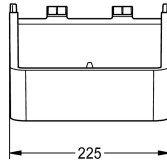

KWC

Shower gel dish for F5 shower panels made of stainless steel

Modell-Linie: SHOWER-ACCESSORY | ACXX2021

Showers | Complementary parts showers

KWC-No.

2030057077

Shower gel dish for push-in installation on F5 shower panels made of stainless steel

Shower gel dish made of plastic, for push-in installation on F5 shower panels made of stainless steel.

Dimensions 225 x 153 x 89 mm (W x H x D)

Technical Data

quantity
quantity uom

1
piece