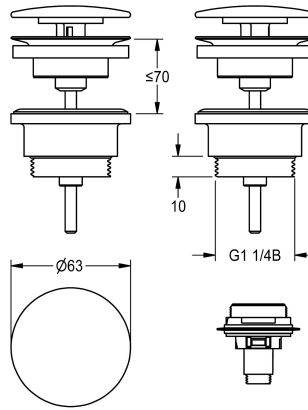

## KWC

Dome waste valve, chrome-plated

Modell-Linie: RONDA | ZANMW0030

Washbasins & Washtroughs | Complementary parts wash basins

### KWC-No.

**2030057337**

Dome waste valve, chrome-plated

**2030057339**

Dome waste valve, white powder-coated

Chrome-plated brass dome waste valve, shaft valve and dome, including an adapter for retrofitting on click closing dome,

connection G 1 1/4 B

### Technical Data

quantity

1

quantity uom

piece