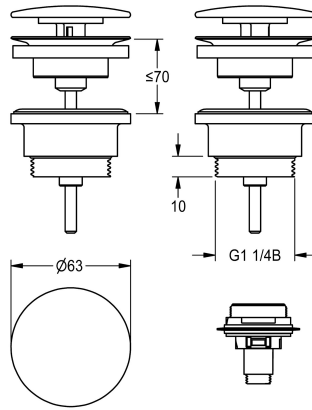

## KWC

Dome waste valve, chrome-plated

Modell-Linie: RONDA | ZANMW0030

Washbasins & Washtroughs | Complementary parts wash basins

### KWC-No.

**2030057337**

Dome waste valve, chrome-plated

**2030057339**

Dome waste valve, white powder-coated

Chrome-plated brass dome waste valve, shaft valve and dome, including an adapter for retrofitting on click closing dome,

connection G 1 1/4 B

### Technical Data

quantity

1

quantity uom

piece