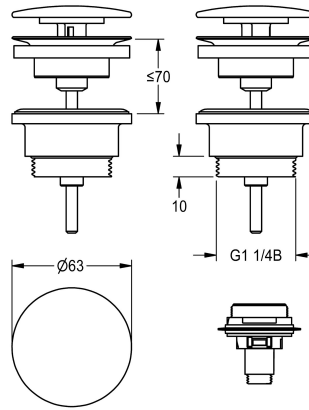

KWC

Dome waste valve, chrome-plated

Modell-Linie: RONDA | ZANMW0030

Washbasins & Washtroughs | Complementary parts wash basins

KWC-No.

2030057337

Dome waste valve, chrome-plated

2030057339

Dome waste valve, white powder-coated

Chrome-plated brass dome waste valve, shaft valve and dome, including an adapter for retrofitting on click closing dome,

connection G 1 1/4 B

Technical Data

quantity

1