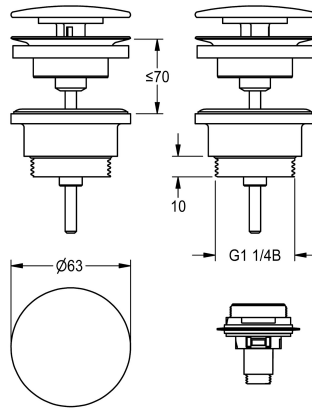

KWC

Dome waste valve, white

Modell-Linie: RONDA | ZANMW0031

Washbasins & Washtroughs | Complementary parts wash basins

KWC-No.

2030057337

Dome waste valve, chrome-plated

2030057339

Dome waste valve, white powder-coated

Chrome-plated brass dome waste valve, shaft valve, white (RAL 9003) powder-coated brass dome, including adapter for

retrofitting on a click closing dome, connection G 1 1/4 B

Technical Data

quantity

1

quantity uom

piece