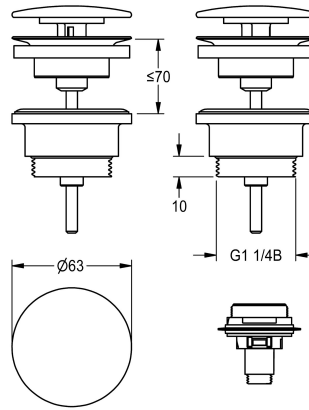

KWC

Dome waste valve, white

Modell-Linie: RONDA | ZANMW0031

Washbasins & Washtroughs | Complementary parts wash basins

KWC-No.

2030057337

Dome waste valve, chrome-plated

2030057339

Dome waste valve, white powder-coated

Chrome-plated brass dome waste valve, shaft valve, white (RAL 9003) powder-coated brass dome, including adapter for

retrofitting on a click closing dome, connection G 1 1/4 B

Technical Data

quantity

1

quantity uom

piece