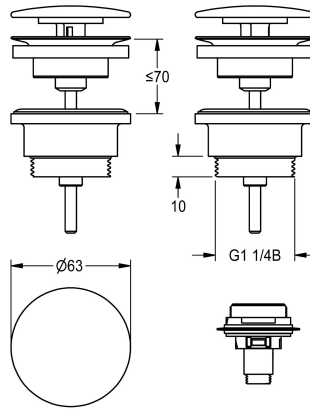

KWC

Dome waste valve, white

Modell-Linie: RONDA | ZANMW0031

Washbasins & Washtroughs | Complementary parts wash basins

KWC-No.

2030057337

Dome waste valve, chrome-plated

2030057339

Dome waste valve, white powder-coated

Chrome-plated brass dome waste valve, shaft valve, white (RAL 9003) powder-coated brass dome, including adapter for

retrofitting on a click closing dome, connection G 1 1/4 B

Technical Data

quantity

1

quantity uom

piece