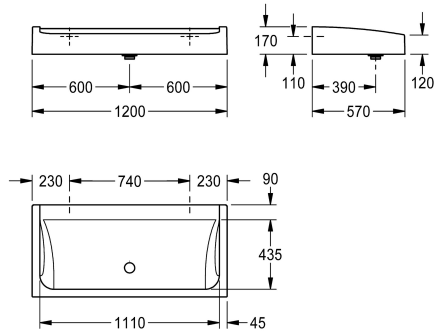

### KWC-No.

**2030057405**

**2030057406**  
Width 1400 mm

**2030057407**  
Width 1600 mm

### overall width

1,200 mm

1,400 mm

1,600 mm

FUTURA eksklusiv multiple washbasin for wall mounting or free-standing double-row installation, made of MIRANIT resin-bonded mineral material with a smooth pore-free surface (temperature-resistant up to 80 °C), Alpine white colour. 90 mm tap ledge without tap holes, mounting on back panel, all-round apron. Includes G 2 B dome waste valve and mounting material.

Dimensions 1200 x 170 x 570 mm (W x H x D)

For free-standing double-row installation, the bridge feet must be ordered separately.

### Technical Data

colour	alpinewhite
material	mineral material
material code	Miranit
number of waste holes	1
overall depth	570 mm
overall height	170 mm
overall width	1,200 mm
splash back	no
tap ledge	yes
type of mounting	wall mounting
type of waste kit	domed waste
wash place width	600 mm
number of wash places	2
waste hole position	centre front
waste kit included	yes
waste size	DN 50