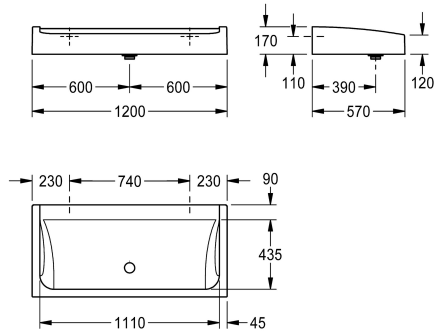

KWC FUTURA exklusiv Multiple washbasin

Modell-Linie: **FUTURA-EXKLUSIV | SANW1200**
Washbasins & Washtroughs | Washtroughs

KWC-No.

2030057405

2030057406
Width 1400 mm

2030057407
Width 1600 mm

overall width

1,200 mm

1,400 mm

1,600 mm

FUTURA eksklusiv multiple washbasin for wall mounting or free-standing double-row installation, made of MIRANIT resin-bonded mineral material with a smooth pore-free surface (temperature-resistant up to 80 °C), Alpine white colour. 90 mm tap ledge without tap holes, mounting on back panel, all-round apron. Includes G 2 B dome waste valve and mounting material.

Dimensions 1200 x 170 x 570 mm (W x H x D)

For free-standing double-row installation, the bridge feet must be ordered separately.

Technical Data

colour	alpinewhite
material	mineral material
material code	Miranit
number of waste holes	1
overall depth	570 mm
overall height	170 mm
overall width	1,200 mm
splash back	no
tap ledge	yes
type of mounting	wall mounting
type of waste kit	domed waste
wash place width	600 mm
number of wash places	2
waste hole position	centre front
waste kit included	yes
waste size	DN 50

alpinewhite
mineral material
Miranit
1
570 mm
170 mm
1,200 mm
no
yes
wall mounting
domed waste
600 mm
2
centre front
yes
DN 50

Optional Accessories

KWC FUTURA exklusiv Multiple washbasin

Modell-Linie: FUTURA-EXKLUSIV | SANW1200
Washbasins & Washtroughs | Washtroughs