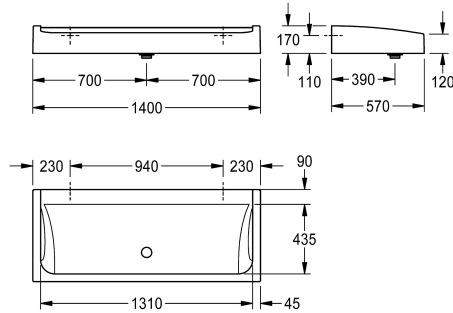

KWC FUTURA exklusiv Multiple washbasin

Modell-Linie: **FUTURA-EXKLUSIV | SANW1400**
Washbasins & Washtroughs | Washtroughs

KWC-No.

2030057405

2030057406
Width 1400 mm

2030057407
Width 1600 mm

overall width

1,200 mm

1,400 mm

1,600 mm

FUTURA eksklusiv multiple washbasin for wall mounting or free-standing double-row installation, made of MIRANIT resin-bonded mineral material with a smooth pore-free surface (temperature-resistant up to 80 °C), Alpine white colour. 90 mm tap ledge without tap holes, mounting on back panel, all-round apron. Includes G 2 B dome waste valve and mounting material.

Dimensions 1400 x 170 x 570 mm (W x H x D)

For free-standing double-row installation, the bridge feet must be ordered separately.

Technical Data

colour	alpinewhite
material	mineral material
material code	Miranit
number of waste holes	1
overall depth	570 mm
overall height	170 mm
overall width	1,400 mm
splash back	no
tap ledge	yes
type of mounting	wall mounting
type of waste kit	domed waste
wash place width	700 mm
number of wash places	2
waste hole position	centre front
waste kit included	yes
waste size	DN 50

alpinewhite
mineral material
Miranit
1
570 mm
170 mm
1,400 mm
no
yes
wall mounting
domed waste
700 mm
2
centre front
yes
DN 50

Optional Accessories

KWC FUTURA exklusiv Multiple washbasin

Modell-Linie: FUTURA-EXKLUSIV | SANW1400
Washbasins & Washtroughs | Washtroughs