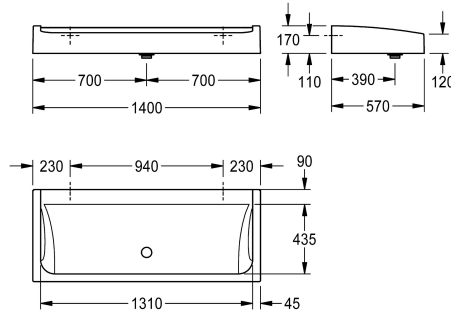

KWC FUTURA exklusiv Multiple washbasin

Modell-Linie: **FUTURA-EXKLUSIV | SANW1400**
Washbasins & Washtroughs | Washtroughs

KWC-No.

2030057405

2030057406
Width 1400 mm

2030057407
Width 1600 mm

overall width

1,200 mm

1,400 mm

1,600 mm

FUTURA eksklusiv multiple washbasin for wall mounting or free-standing double-row installation, made of MIRANIT resin-bonded mineral material with a smooth pore-free surface (temperature-resistant up to 80 °C), Alpine white colour. 90 mm tap ledge without tap holes, mounting on back panel, all-round apron. Includes G 2 B dome waste valve and mounting material.

Dimensions 1400 x 170 x 570 mm (W x H x D)

For free-standing double-row installation, the bridge feet must be ordered separately.

Technical Data

colour	alpinewhite
material	mineral material
material code	Miranit
number of waste holes	1
overall depth	570 mm
overall height	170 mm
overall width	1,400 mm
splash back	no
tap ledge	yes
type of mounting	wall mounting
type of waste kit	domed waste
wash place width	700 mm
number of wash places	2
waste hole position	centre front
waste kit included	yes
waste size	DN 50

alpinewhite
mineral material
Miranit
1
570 mm
170 mm
1,400 mm
no
yes
wall mounting
domed waste
700 mm
2
centre front
yes
DN 50

Optional Accessories

KWC FUTURA exklusiv Multiple washbasin

Modell-Linie: FUTURA-EXKLUSIV | SANW1400
Washbasins & Washtroughs | Washtroughs