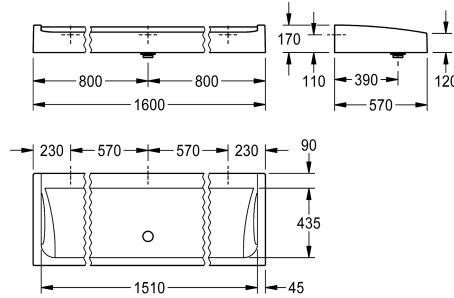

### KWC-No.

**2030057405**

**2030057406**  
Width 1400 mm

**2030057407**  
Width 1600 mm

### overall width

1,200 mm

1,400 mm

1,600 mm

FUTURA eksklusiv multiple washbasin for wall mounting or free-standing double-row installation, made of MIRANIT resin-bonded mineral material with a smooth pore-free surface (temperature-resistant up to 80 °C), Alpine white colour. 90 mm tap ledge without tap holes, mounting on back panel, all-round apron. Includes G 2 B dome waste valve and mounting material.

Dimensions 1600 x 170 x 570 mm (W x H x D)

For free-standing double-row installation, the bridge feet must be ordered separately.

### Technical Data

colour	alpinewhite
material	mineral material
material code	Miranit
number of waste holes	1
overall depth	570 mm
overall height	170 mm
overall width	1,600 mm
splash back	no
tap ledge	yes
type of mounting	wall mounting
type of waste kit	domed waste
wash place width	800 mm
number of wash places	2
waste hole position	centre front
waste kit included	yes
waste size	DN 50