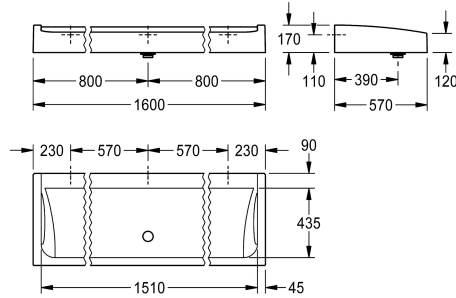

KWC FUTURA exklusiv Multiple washbasin

Modell-Linie: **FUTURA-EXKLUSIV | SANW1600**
Washbasins & Washtroughs | Washtroughs

KWC-No.

2030057405

2030057406
Width 1400 mm

2030057407
Width 1600 mm

overall width

1,200 mm

1,400 mm

1,600 mm

FUTURA eksklusiv multiple washbasin for wall mounting or free-standing double-row installation, made of MIRANIT resin-bonded mineral material with a smooth pore-free surface (temperature-resistant up to 80 °C), Alpine white colour. 90 mm tap ledge without tap holes, mounting on back panel, all-round apron. Includes G 2 B dome waste valve and mounting material.

Dimensions 1600 x 170 x 570 mm (W x H x D)

For free-standing double-row installation, the bridge feet must be ordered separately.

Technical Data

colour	alpinewhite
material	mineral material
material code	Miranit
number of waste holes	1
overall depth	570 mm
overall height	170 mm
overall width	1,600 mm
splash back	no
tap ledge	yes
type of mounting	wall mounting
type of waste kit	domed waste
wash place width	800 mm
number of wash places	2
waste hole position	centre front
waste kit included	yes
waste size	DN 50

alpinewhite
mineral material
Miranit
1
570 mm
170 mm
1,600 mm
no
yes
wall mounting
domed waste
800 mm
2
centre front
yes
DN 50

Optional Accessories

KWC FUTURA exklusiv Multiple washbasin

Modell-Linie: FUTURA-EXKLUSIV | SANW1600
Washbasins & Washtroughs | Washtroughs