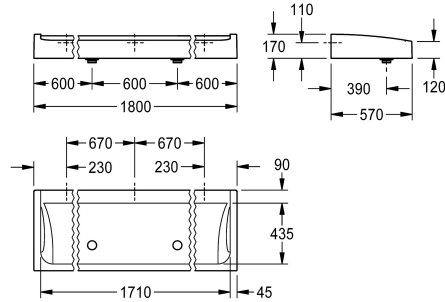

KWC FUTURA exklusiv Multiple washbasin

Modell-Linie: **FUTURA-EXKLUSIV | SANW1800**
Washbasins & Washtroughs | Washtroughs

KWC-No.

2030057408
Width 1800 mm

2030057409
Width 2100 mm

2030057410
Width 2400 mm

overall width

1,800 mm

2,100 mm

2,400 mm

FUTURA eksklusiv multiple washbasin for wall mounting or free-standing double-row installation, made of MIRANIT resin-bonded mineral material with a smooth pore-free surface (temperature-resistant up to 80 °C), Alpine white colour. 90 mm tap ledge without tap holes, mounting on back panel, all-round apron. Includes G 2 B dome waste valve and mounting material.

Dimensions 1800 x 170 x 570 mm (W x H x D)

For free-standing double-row installation, the bridge feet must be ordered separately.

Technical Data

colour
material
material code
number of waste holes
overall depth
overall height
overall width
splash back
tap ledge
type of mounting
type of waste kit
wash place width
number of wash places
waste hole position
waste kit included
waste size

alpinewhite
mineral material
Miranit
2
570 mm
170 mm
1,800 mm
no
yes
wall mounting
domed waste
600 mm
3
centre front
yes
DN 50

Optional Accessories

KWC FUTURA exklusiv Multiple washbasin

Modell-Linie: FUTURA-EXKLUSIV | SANW1800
Washbasins & Washtroughs | Washtroughs