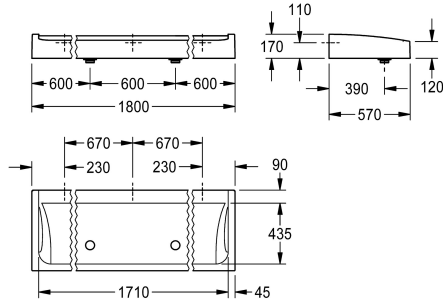

KWC FUTURA exklusiv Multiple washbasin

Modell-Linie: **FUTURA-EXKLUSIV | SANW1800**
Washbasins & Washtroughs | Washtroughs

KWC-No.

2030057408
Width 1800 mm

2030057409
Width 2100 mm

2030057410
Width 2400 mm

overall width

1,800 mm

2,100 mm

2,400 mm

FUTURA eksklusiv multiple washbasin for wall mounting or free-standing double-row installation, made of MIRANIT resin-bonded mineral material with a smooth pore-free surface (temperature-resistant up to 80 °C), Alpine white colour. 90 mm tap ledge without tap holes, mounting on back panel, all-round apron. Includes G 2 B dome waste valve and mounting material.

Dimensions 1800 x 170 x 570 mm (W x H x D)

For free-standing double-row installation, the bridge feet must be ordered separately.

Technical Data

colour	alpinewhite
material	mineral material
material code	Miranit
number of waste holes	2
overall depth	570 mm
overall height	170 mm
overall width	1,800 mm
splash back	no
tap ledge	yes
type of mounting	wall mounting
type of waste kit	domed waste
wash place width	600 mm
number of wash places	3
waste hole position	centre front
waste kit included	yes
waste size	DN 50

colour	alpinewhite
material	mineral material
material code	Miranit
number of waste holes	2
overall depth	570 mm
overall height	170 mm
overall width	1,800 mm
splash back	no
tap ledge	yes
type of mounting	wall mounting
type of waste kit	domed waste
wash place width	600 mm
number of wash places	3
waste hole position	centre front
waste kit included	yes
waste size	DN 50