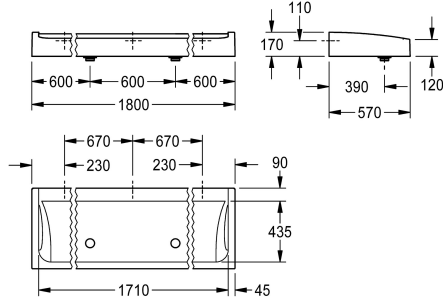

### KWC-No.

**2030057408**  
Width 1800 mm

**2030057409**  
Width 2100 mm

**2030057410**  
Width 2400 mm

### overall width

1,800 mm

2,100 mm

2,400 mm

FUTURA eksklusiv multiple washbasin for wall mounting or free-standing double-row installation, made of MIRANIT resin-bonded mineral material with a smooth pore-free surface (temperature-resistant up to 80 °C), Alpine white colour. 90 mm tap ledge without tap holes, mounting on back panel, all-round apron. Includes G 2 B dome waste valve and mounting material.

Dimensions 1800 x 170 x 570 mm (W x H x D)

For free-standing double-row installation, the bridge feet must be ordered separately.

### Technical Data

colour	alpinewhite
material	mineral material
material code	Miranit
number of waste holes	2
overall depth	570 mm
overall height	170 mm
overall width	1,800 mm
splash back	no
tap ledge	yes
type of mounting	wall mounting
type of waste kit	domed waste
wash place width	600 mm
number of wash places	3
waste hole position	centre front
waste kit included	yes
waste size	DN 50