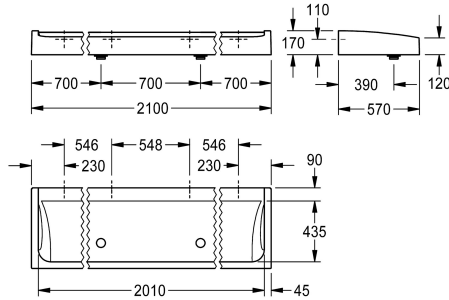

KWC FUTURA exklusiv Multiple washbasin

Modell-Linie: FUTURA-EXKLUSIV | SANW2100
Washbasins & Washtroughs | Washtroughs

KWC-No.

2030057408
Width 1800 mm

2030057409
Width 2100 mm

2030057410
Width 2400 mm

overall width

1,800 mm

2,100 mm

2,400 mm

FUTURA exklusiv multiple washbasin for wall mounting or free-standing double-row installation, made of MIRANIT resin-bonded mineral material with a smooth pore-free surface (temperature-resistant up to 80 °C), Alpine white colour. 90 mm tap ledge without tap holes, mounting on back panel, all-round apron. Includes G 2 B dome waste valve and mounting material.

Dimensions 2100 x 170 x 570 mm (W x H x D)

For free-standing double-row installation, the bridge feet must be ordered separately.

Technical Data

colour	alpinewhite
material	mineral material
material code	Miranit
number of waste holes	2
overall depth	570 mm
overall height	170 mm
overall width	2,100 mm
splash back	no
tap ledge	yes
type of mounting	wall mounting
type of waste kit	domed waste
wash place width	700 mm
number of wash places	3
waste hole position	centre front
waste kit included	yes
waste size	DN 50

alpinewhite
mineral material
Miranit
2
570 mm
170 mm
2,100 mm
no
yes
wall mounting
domed waste
700 mm
3
centre front
yes
DN 50

Optional Accessories

KWC FUTURA exklusiv Multiple washbasin

Modell-Linie: FUTURA-EXKLUSIV | SANW2100
Washbasins & Washtroughs | Washtroughs