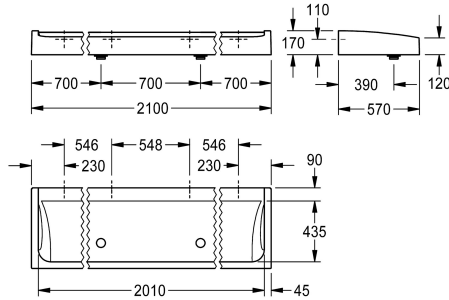

### KWC-No.

**2030057408**

Width 1800 mm

**2030057409**

Width 2100 mm

**2030057410**

Width 2400 mm

### overall width

1,800 mm

2,100 mm

2,400 mm

FUTURA exklusiv multiple washbasin for wall mounting or free-standing double-row installation, made of MIRANIT resin-bonded mineral material with a smooth pore-free surface (temperature-resistant up to 80 °C), Alpine white colour. 90 mm tap ledge without tap holes, mounting on back panel, all-round apron. Includes G 2 B dome waste valve and mounting material.

Dimensions 2100 x 170 x 570 mm (W x H x D)

For free-standing double-row installation, the bridge feet must be ordered separately.

### Technical Data

colour	alpinewhite
material	mineral material
material code	Miranit
number of waste holes	2
overall depth	570 mm
overall height	170 mm
overall width	2,100 mm
splash back	no
tap ledge	yes
type of mounting	wall mounting
type of waste kit	domed waste
wash place width	700 mm
number of wash places	3
waste hole position	centre front
waste kit included	yes
waste size	DN 50