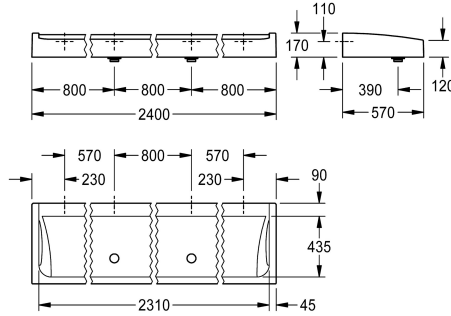

KWC FUTURA exklusiv Multiple washbasin

Modell-Linie: **FUTURA-EXKLUSIV | SANW2400**
Washbasins & Washtroughs | Washtroughs

KWC-No.

2030057408
Width 1800 mm

2030057409
Width 2100 mm

2030057410
Width 2400 mm

overall width

1,800 mm

2,100 mm

2,400 mm

FUTURA exklusiv multiple washbasin for wall mounting or free-standing double-row installation, made of MIRANIT resin-bonded mineral material with a smooth pore-free surface (temperature-resistant up to 80 °C). Alpine white colour. 90 mm tap ledge without tap holes, mounting on back panel, all-round apron. Includes G 2 B dome waste valve and mounting material.

Dimensions 2400 x 170 x 570 mm (W x H x D)

For free-standing double-row installation, the bridge feet must be ordered separately.

Technical Data

colour
material
material code
number of waste holes
overall depth
overall height
overall width
splash back
tap ledge
type of mounting
type of waste kit
wash place width
number of wash places
waste hole position
waste kit included
waste size

alpinewhite
mineral material
Miranit
2
570 mm
170 mm
2,400 mm
no
yes
wall mounting
domed waste
800 mm
3
centre front
yes
DN 50

Optional Accessories

KWC FUTURA exklusiv Multiple washbasin

Modell-Linie: FUTURA-EXKLUSIV | SANW2400
Washbasins & Washtroughs | Washtroughs