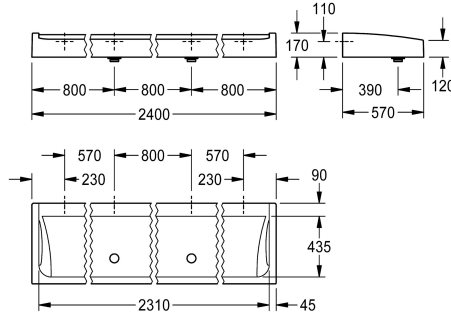

### KWC-No.

**2030057408**  
Width 1800 mm

**2030057409**  
Width 2100 mm

**2030057410**  
Width 2400 mm

### overall width

1,800 mm

2,100 mm

2,400 mm

FUTURA eksklusiv multiple washbasin for wall mounting or free-standing double-row installation, made of MIRANIT resin-bonded mineral material with a smooth pore-free surface (temperature-resistant up to 80 °C). Alpine white colour. 90 mm tap ledge without tap holes, mounting on back panel, all-round apron. Includes G 2 B dome waste valve and mounting material.

Dimensions 2400 x 170 x 570 mm (W x H x D)

For free-standing double-row installation, the bridge feet must be ordered separately.

### Technical Data

colour	alpinewhite
material	mineral material
material code	Miranit
number of waste holes	2
overall depth	570 mm
overall height	170 mm
overall width	2,400 mm
splash back	no
tap ledge	yes
type of mounting	wall mounting
type of waste kit	domed waste
wash place width	800 mm
number of wash places	3
waste hole position	centre front
waste kit included	yes
waste size	DN 50