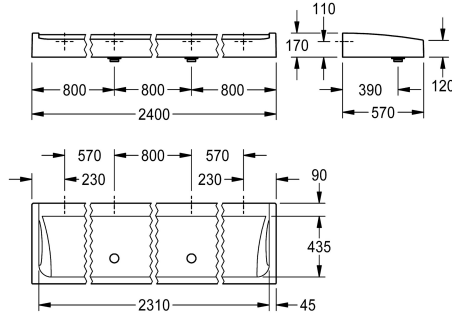

KWC FUTURA exklusiv Multiple washbasin

Modell-Linie: **FUTURA-EXKLUSIV | SANW2400**
Washbasins & Washtroughs | Washtroughs

KWC-No.

2030057408
Width 1800 mm

2030057409
Width 2100 mm

2030057410
Width 2400 mm

overall width

1,800 mm

2,100 mm

2,400 mm

FUTURA exklusiv multiple washbasin for wall mounting or free-standing double-row installation, made of MIRANIT resin-bonded mineral material with a smooth pore-free surface (temperature-resistant up to 80 °C). Alpine white colour. 90 mm tap ledge without tap holes, mounting on back panel, all-round apron. Includes G 2 B dome waste valve and mounting material.

Dimensions 2400 x 170 x 570 mm (W x H x D)

For free-standing double-row installation, the bridge feet must be ordered separately.

Technical Data

colour	alpinewhite
material	mineral material
material code	Miranit
number of waste holes	2
overall depth	570 mm
overall height	170 mm
overall width	2,400 mm
splash back	no
tap ledge	yes
type of mounting	wall mounting
type of waste kit	domed waste
wash place width	800 mm
number of wash places	3
waste hole position	centre front
waste kit included	yes
waste size	DN 50

colour	alpinewhite
material	mineral material
material code	Miranit
number of waste holes	2
overall depth	570 mm
overall height	170 mm
overall width	2,400 mm
splash back	no
tap ledge	yes
type of mounting	wall mounting
type of waste kit	domed waste
wash place width	800 mm
number of wash places	3
waste hole position	centre front
waste kit included	yes
waste size	DN 50