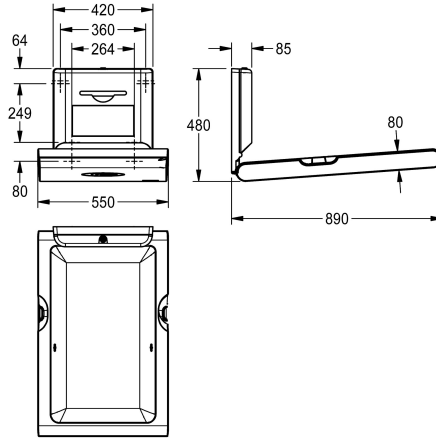

### KWC-No.

2030057694

2030057695

with front panel made of stainless steel

### Accent colour

white

stainless steel-look

CAMBRINO vertical baby changing table for wall mounting, made of polypropylene with antibacterial Biocote® protection, white colour, hinged, with integrated shock absorber for safe opening and closing, nylon safety belt and hooks on both sides, lockable dispenser for single-use paper covers in Interfold folding with maximum width 260 mm. Certified according to EN 12221-1 and

EN 12221-2. Including mounting material and 80 single-use paper covers.

Dimensions when closed 550 x 890 x 100 mm (W x H x D)  
Dimensions when open 550 x 480 x 890 mm (W x H x D)

### Technical Data

hinged
material
Maximum load capacity
overall depth
overall height
overall width
surface material
type of mounting
Accent colour
Basic colour

yes
synthetic
11 Kilogram
100 mm
890 mm
550 mm
synthetic
wall mounting
white
white