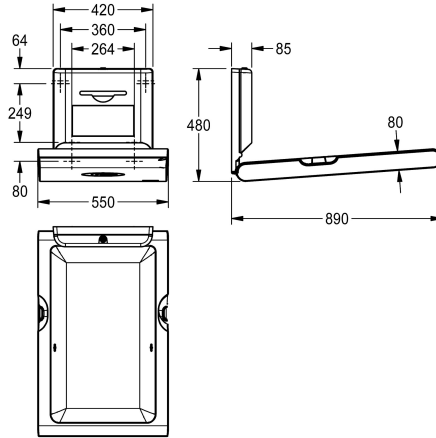

### KWC-No.

2030057694

2030057695

with front panel made of stainless steel

### Accent colour

white

stainless steel-look

CAMBRINO vertical baby changing table for wall mounting, made of polypropylene with antibacterial Biocote® protection, white colour, hinged, with integrated shock absorber for safe opening and closing, nylon safety belt and hooks on both sides, lockable dispenser for single-use paper covers in Interfold folding with maximum width 260 mm. Certified according to EN 12221-1 and

EN 12221-2. Including mounting material and 80 single-use paper covers.

Dimensions when closed 550 x 890 x 100 mm (W x H x D)  
 Dimensions when open 550 x 480 x 890 mm (W x H x D)

### Technical Data

hinged
material
Maximum load capacity
overall depth
overall height
overall width
surface material
type of mounting
Accent colour
Basic colour

yes
synthetic
11 Kilogram
100 mm
890 mm
550 mm
synthetic
wall mounting
white
white