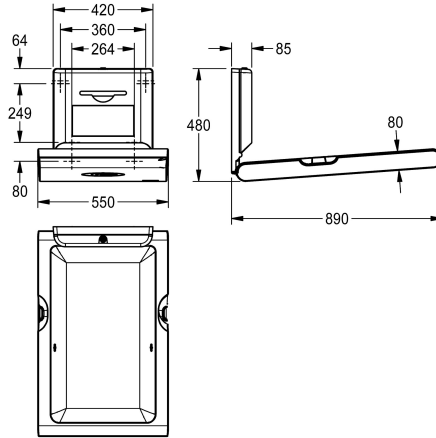

KWC CAMBRINO Vertical baby changing table

Modell-Linie: CAMBRINO | CAMB20VP
Baby changing tables | Baby change units

KWC-No.

2030057694

2030057695

with front panel made of stainless steel

Accent colour

white

stainless steel

CAMBRINO vertical baby changing table for wall mounting, made of polypropylene with antibacterial Biocote® protection, white colour, hinged, with integrated shock absorber for safe opening and closing, nylon safety belt and hooks on both sides, lockable dispenser for single-use paper covers in Interfold folding with maximum width 260 mm. Certified according to EN 12221-1 and

EN 12221-2. Including mounting material and 80 single-use paper covers.

Dimensions when closed 550 x 890 x 100 mm (W x H x D)
 Dimensions when open 550 x 480 x 890 mm (W x H x D)

Technical Data

hinged
material
Maximum load capacity
overall depth
overall height
overall width
surface material
type of mounting
Accent colour
Basic colour

yes
synthetic
11 Kilogram
100 mm
890 mm
550 mm
synthetic
wall mounting
white
white

Consumables

KWC CAMBRINO

Vertical baby changing table

Modell-Linie: CAMBRINO | CAMB20VP
Baby changing tables | Baby change units