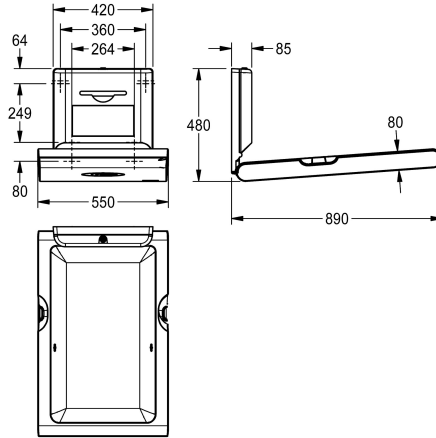

KWC CAMBRINO Vertical baby changing table

Modell-Linie: CAMBRINO | CAMB20VP
Baby changing tables | Baby change units

KWC-No.

2030057694

2030057695

with front panel made of stainless steel

Accent colour

white

stainless steel

CAMBRINO vertical baby changing table for wall mounting, made of polypropylene with antibacterial Biocote® protection, white colour, hinged, with integrated shock absorber for safe opening and closing, nylon safety belt and hooks on both sides, lockable dispenser for single-use paper covers in Interfold folding with maximum width 260 mm. Certified according to EN 12221-1 and

EN 12221-2. Including mounting material and 80 single-use paper covers.

Dimensions when closed 550 x 890 x 100 mm (W x H x D)
Dimensions when open 550 x 480 x 890 mm (W x H x D)

Technical Data

hinged

material

Maximum load capacity

overall depth

overall height

overall width

surface material

type of mounting

Accent colour

Basic colour

yes

synthetic

11 Kilogram

100 mm

890 mm

550 mm

synthetic

wall mounting

white

white

Consumables