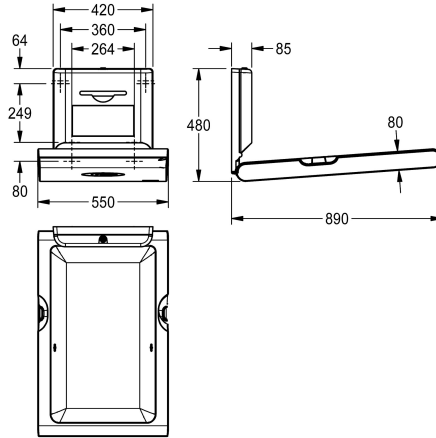

KWC CAMBRINO Vertical baby changing table

Modell-Linie: CAMBRINO | CAMB22VS
Baby changing tables | Baby change units

KWC-No.

2030057694

2030057695

with front panel made of stainless steel

Accent colour

white

stainless steel-look

CAMBRINO vertical baby changing table for wall mounting, made of polypropylene with antibacterial Biocote® protection, white colour, front panel made of stainless steel, hinged, with integrated shock absorber for safe opening and closing, nylon safety belt and hooks on both sides, lockable dispenser for single-use paper covers in interfold folding with maximum width 260 mm. Certified

according to EN 12221-1 and EN 12221-2. Including mounting material and 80 single-use paper covers.

Dimensions when closed 550 x 890 x 100 mm (W x H x D)

Dimensions when open 550 x 480 x 890 mm (W x H x D)

Technical Data

hinged

material

Maximum load capacity

overall depth

overall height

overall width

surface material

type of mounting

Accent colour

Basic colour

yes

synthetic

11 Kilogram

100 mm

890 mm

550 mm

synthetic

wall mounting

stainless steel-look

white

Consumables