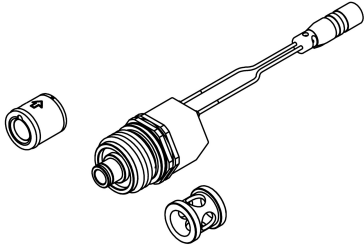

## KWC

Set for thermal disinfection

Modell-Linie: F5 | ACXT2001

Duchas | Accesorios Ducha

### KWC-No.

**2030057940**

Set for thermal disinfection

Set for thermal disinfection with solenoid valve cartridge DN 5, bistable, with waterproof plug and grit filter, 6 V DC, backflow

preventer and spacer.

### Piezas de recambio