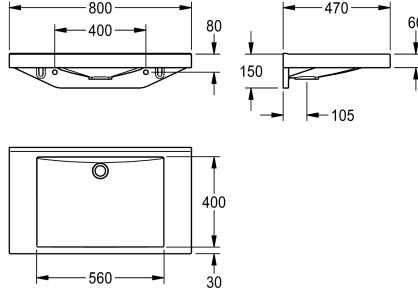

KWC QUADRO-FX single washbasin

Modell-Linie: FX | ANMW0036
Washbasins & Washtroughs | Wash basins

KWC-No.

2030058091

QUADRO-FX single washbasin

QUADRO-FX single washbasin, made of MIRANIT resin-bonded mineral material, with pore-free, smooth surface (temperature-resistant up to 80 °C). Colour Alpine white. With seamless, rectangular bowl, without overflow and without tap ledge. Mounted on washbasin back panel. Three-sided apron 60 mm (H). Rear

surge edge, including mounting material.

Dimensions 800 x 150 x 470 mm (W x H x D)
Bowl dimensions 560 x 90 x 400 mm (W x H x D)

Technical Data

type of basin
bowl position
bowl - bowl height
bowl - depth
bowl shape
bowl - width
colour
material
material code
overall depth
overall height
overall width
overflow
rear upstand
siphon diameter
siphon included
splash back
tap ledge
type of mounting
waste sleeve included

Wash basin
Center
90 mm
400 mm
rectangle
560 mm
alpinewhite
mineral material
Miranit
470 mm
60 mm
800 mm
no
yes
DN 32
no
no
no
wall mounting
no

Optional Accessories

KWC QUADRO-FX single washbasin

Modell-Linie: FX | ANMW0036
Washbasins & Washtroughs | Wash basins