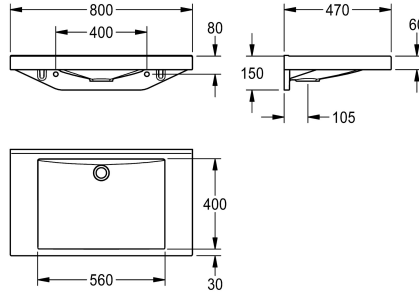

KWC QUADRO-FX single washbasin

Modell-Linie: FX | ANMW0036

Washbasins & Washtroughs | Wash basins

KWC-No.

2030058091

QUADRO-FX single washbasin

QUADRO-FX single washbasin, made of MIRANIT resin-bonded mineral material, with pore-free, smooth surface (temperature-resistant up to 80 °C). Colour Alpine white. With seamless, rectangular bowl, without overflow and without tap ledge. Mounted on washbasin back panel. Three-sided apron 60 mm (H). Rear

surge edge, including mounting material.

Dimensions 800 x 150 x 470 mm (W x H x D)
Bowl dimensions 560 x 90 x 400 mm (W x H x D)

Technical Data

type of basin
bowl position
bowl - bowl height
bowl - depth
bowl shape
bowl - width
colour
material
material code
overall depth
overall height
overall width
overflow
rear upstand
siphon diameter
siphon included
splash back
tap ledge
type of mounting
waste sleeve included

Wash basin
center
90 mm
400 mm
rectangle
560 mm
alpinewhite
mineral material
Miranit
470 mm
60 mm
800 mm
no
yes
DN 32
no
no
no
wall mounting
no

Optional Accessories

KWC QUADRO-FX single washbasin

Modell-Linie: FX | ANMW0036
Washbasins & Washtroughs | Wash basins