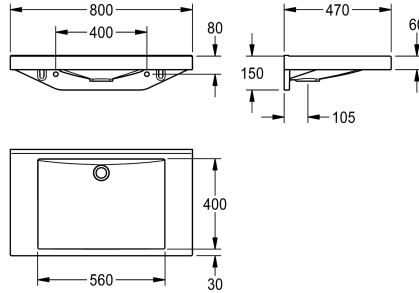

KWC QUADRO-FX single washbasin

Modell-Linie: FX | ANMW0036
Washbasins & Washtroughs | Wash basins

KWC-No.

2030058091

QUADRO-FX single washbasin

QUADRO-FX single washbasin, made of MIRANIT resin-bonded mineral material, with pore-free, smooth surface (temperature-resistant up to 80 °C). Colour Alpine white. With seamless, rectangular bowl, without overflow and without tap ledge. Mounted on washbasin back panel. Three-sided apron 60 mm (H). Rear

surge edge, including mounting material.

Dimensions 800 x 150 x 470 mm (W x H x D)
Bowl dimensions 560 x 90 x 400 mm (W x H x D)

Technical Data

type of basin
bowl position
bowl - bowl height
bowl - depth
bowl shape
bowl - width
colour
material
material code
overall depth
overall height
overall width
overflow
rear upstand
siphon diameter
siphon included
splash back
tap ledge
type of mounting
waste sleeve included

Wash basin
center
90 mm
400 mm
rectangle
560 mm
alpinewhite
mineral material
Miranit
470 mm
60 mm
800 mm
no
yes
DN 32
no
no
no
wall mounting
no

Optional Accessories

KWC QUADRO-FX single washbasin

Modell-Linie: FX | ANMW0036
Washbasins & Washtroughs | Wash basins