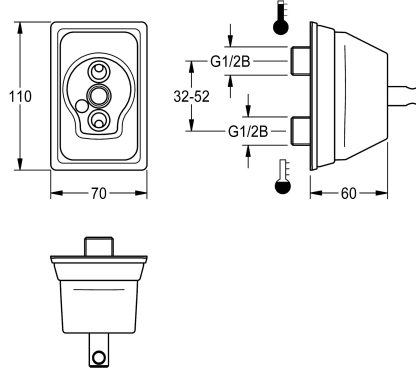

KWC Wall flange

Modell-Linie: F5 | ACXM1002
Taps | Complementary parts taps

KWC-No.

2030058762
Wall flange

Wall flange for washbasin mixers with water connections positioned above one another. All-metal construction, high-polished

chrome-plated brass, adjustable water connections.

Technical Data

quantity

1

quantity uom

piece