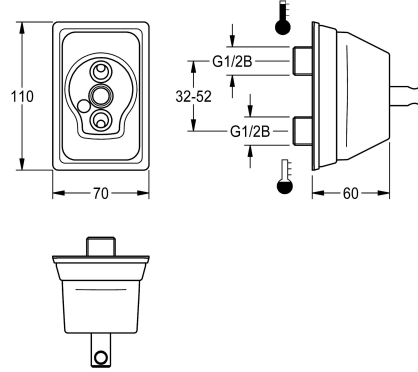

KWC Wall flange

Modell-Linie: F5 | ACXM1002
Taps | Complementary parts taps

KWC-No.

2030058762
Wall flange

Wall flange for washbasin mixers with water connections positioned above one another. All-metal construction, high-polished

chrome-plated brass, adjustable water connections.

Technical Data

quantity

1

quantity uom

piece