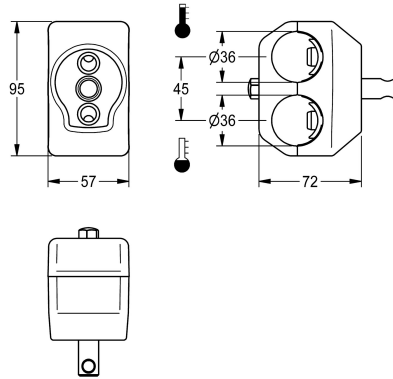

KWC

Single clamping bridge

Modell-Linie: F5 | ACXM1003
Spare parts | Spare parts taps

KWC-No.

2030058826

Single clamping bridge for installation on distribution lines positioned above one another

Single clamping bridge for washbasin mixers with water connections positioned above one another, for installation on

distribution lines positioned above one another, diameter 45 mm

Technical Data

quantity

1

quantity uom

piece