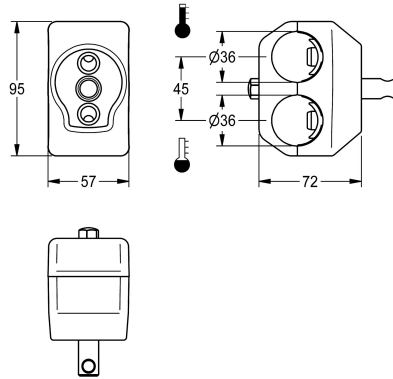

KWC

Single clamping bridge

Modell-Linie: F5 | ACXM1003

Spare parts | Spare parts taps

KWC-No.

2030058826

Single clamping bridge for installation on distribution lines positioned above one another

Single clamping bridge for washbasin mixers with water connections positioned above one another, for installation on

distribution lines positioned above one another, diameter 45 mm

Technical Data

quantity

1

quantity uom

piece