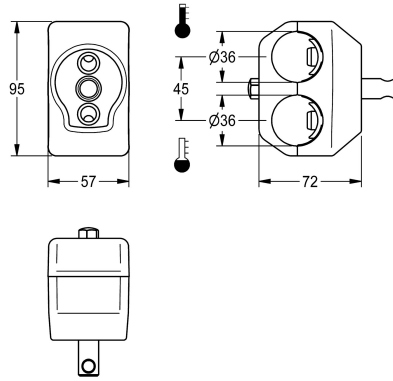

### Single clamping bridge

Modell-Linie: F5 | ACXM1003  
Spare parts | Spare parts taps

#### KWC-No.

**2030058826**

Single clamping bridge for installation on distribution lines positioned above one another

Single clamping bridge for washbasin mixers with water connections positioned above one another, for installation on

distribution lines positioned above one another, diameter 45 mm